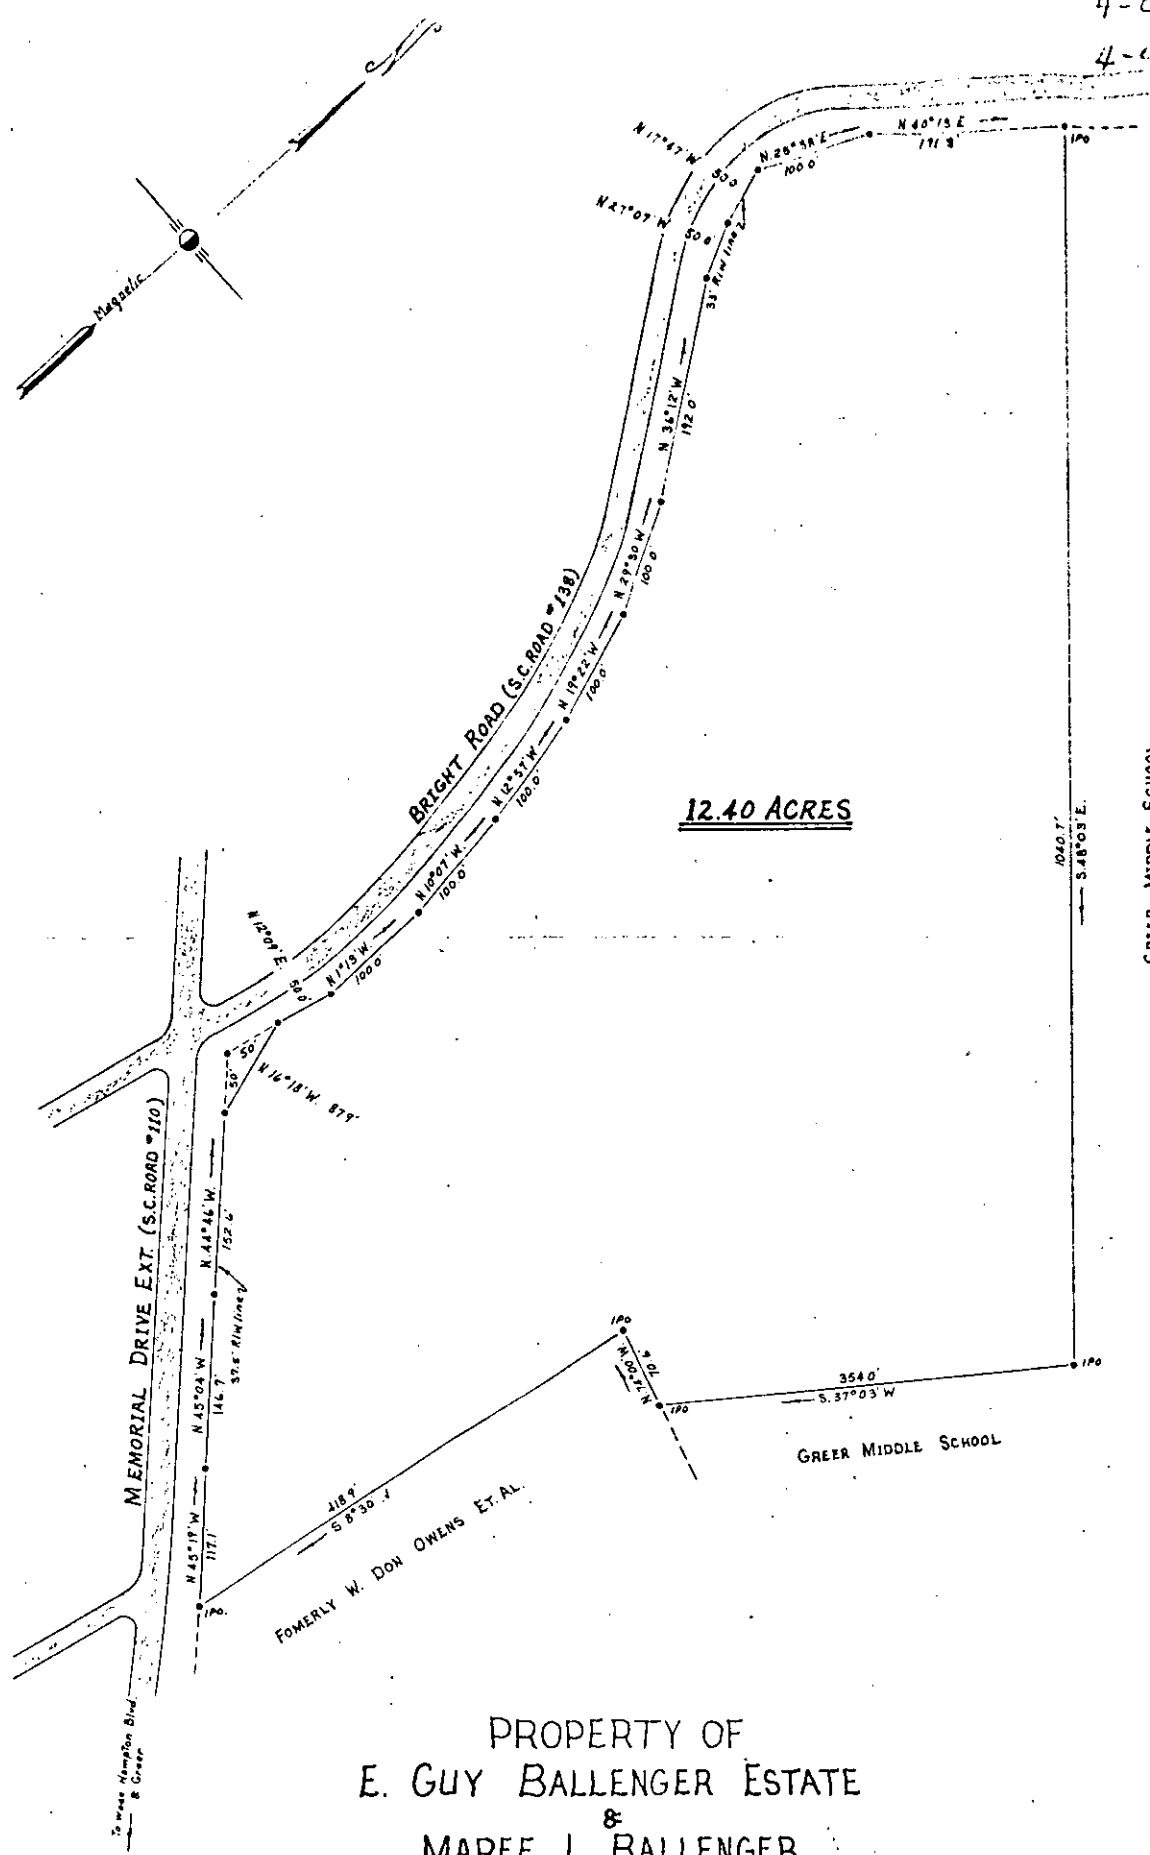

4-0-25
4-0-25

12.40 ACRES

PROPERTY OF
E. GUY BALLENGER ESTATE
&
MAREE L. BALLENGER

Located near Greer

GREENVILLE COUNTY SOUTH CAROLINA

SCALE: 1" = 100 FEET

MARCH 29, 1973

31523

MAY 7 1973

Tri-State Surveyors
109 Few Street
Greer, S. C. 29651

Plat recorded May 7, 1973 at 9:38 AM #31523

RECORDING FEE
2.50

FILED
GREENVILLE CO. S.C.
MAY 7 1973

POSTAGE
1.00